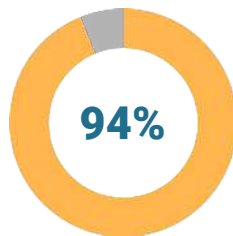

Why LEED Green Building Training?

Obtaining a LEED professional credential signals that an individual is a leader in environmentally friendly and sustainable design.

Perfect for those in architecture, contracting, construction, and engineering, our courses give you the tools you need to obtain your LEED® Green Associate v4™ accreditation.

Learners agree that our online courses:

Are Effective

Meet Learning Objectives

Had a positive effect on their career/life

Worth Recommending to a Friend

*Based on 2019-2020 MindEdge Learner Feedback surveys.