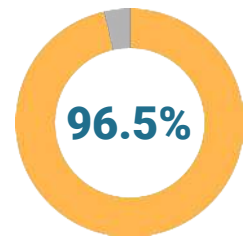

Why LEED Green Building Training?

Obtaining a LEED professional credential signals that an individual is a leader in environmentally friendly and sustainable design.

Perfect for those in architecture, contracting, construction, and engineering, our courses give you the tools you need to obtain your LEED® Green Associate v4™ accreditation.

Learners agree that our online courses:

Are Effective

Meet Learning Objectives

Had a positive effect on their career/life

Worth Recommending to a Friend

*Based on 2019-2020 MindEdge Learner Feedback surveys.